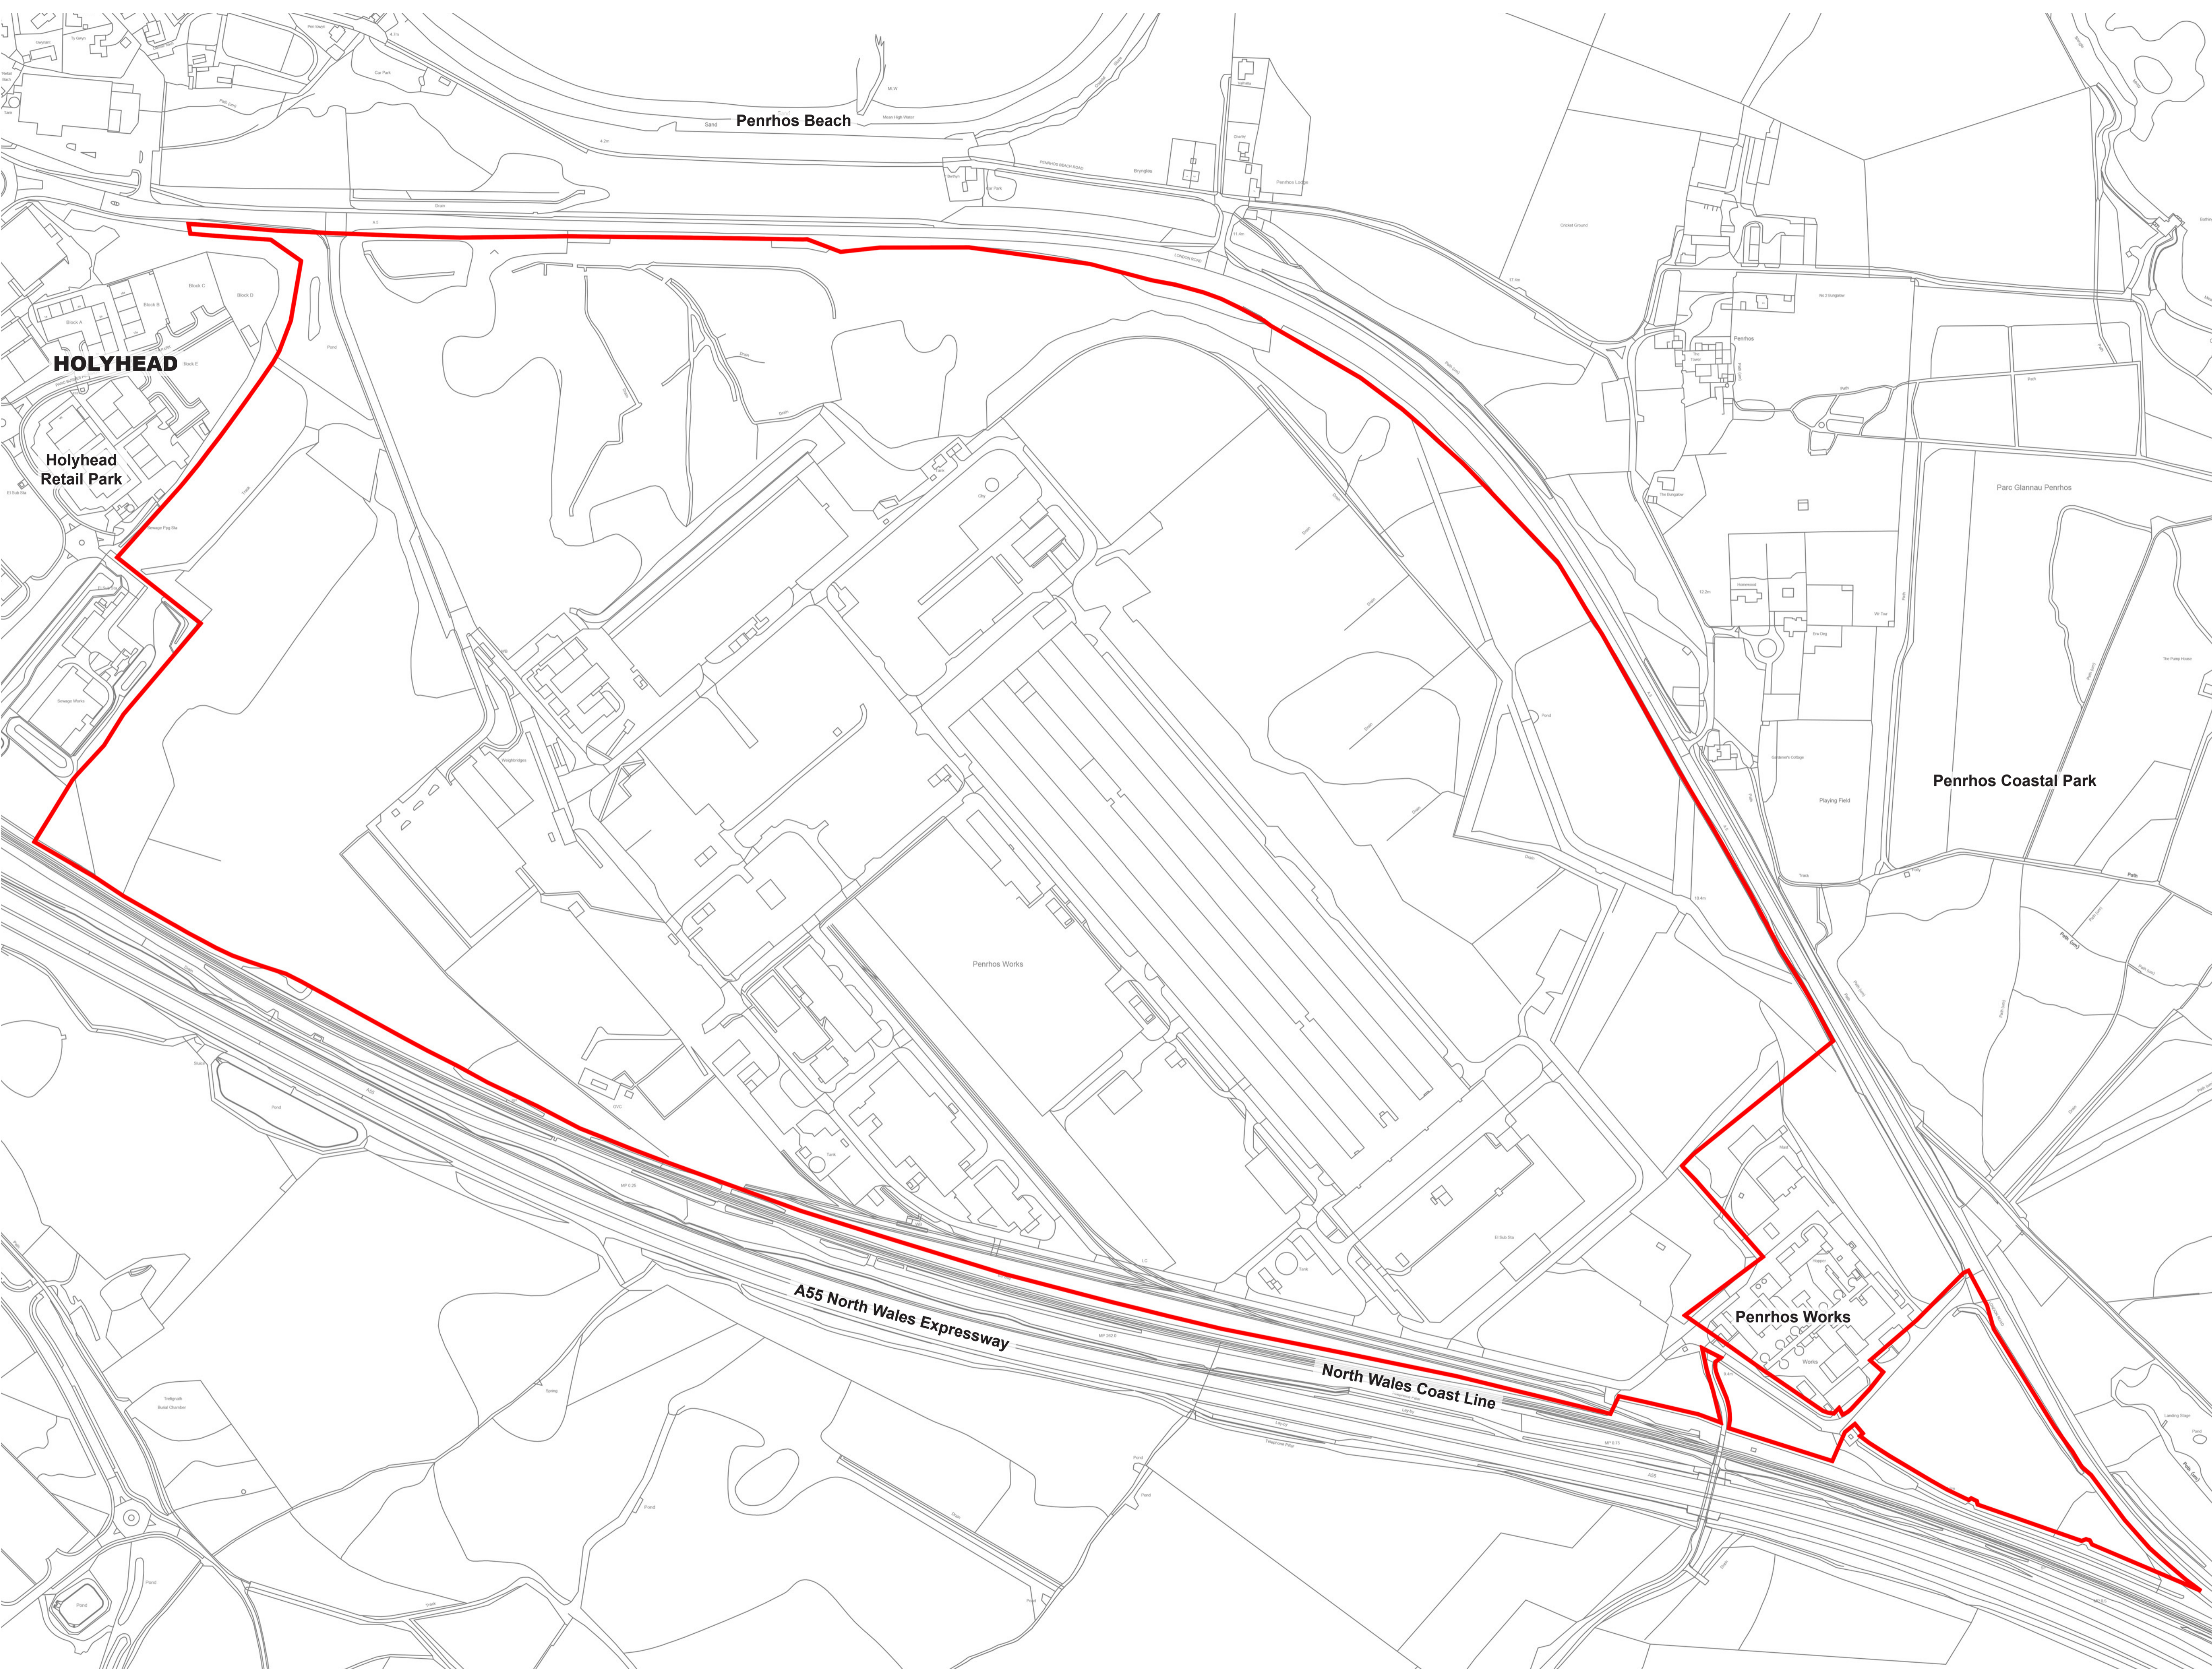

Application Site Boundary:
87.92ha / 217.25ac

PROSPERITY PARC, ANGLESEY | **SITE LOCATION**
Oxalis Planning